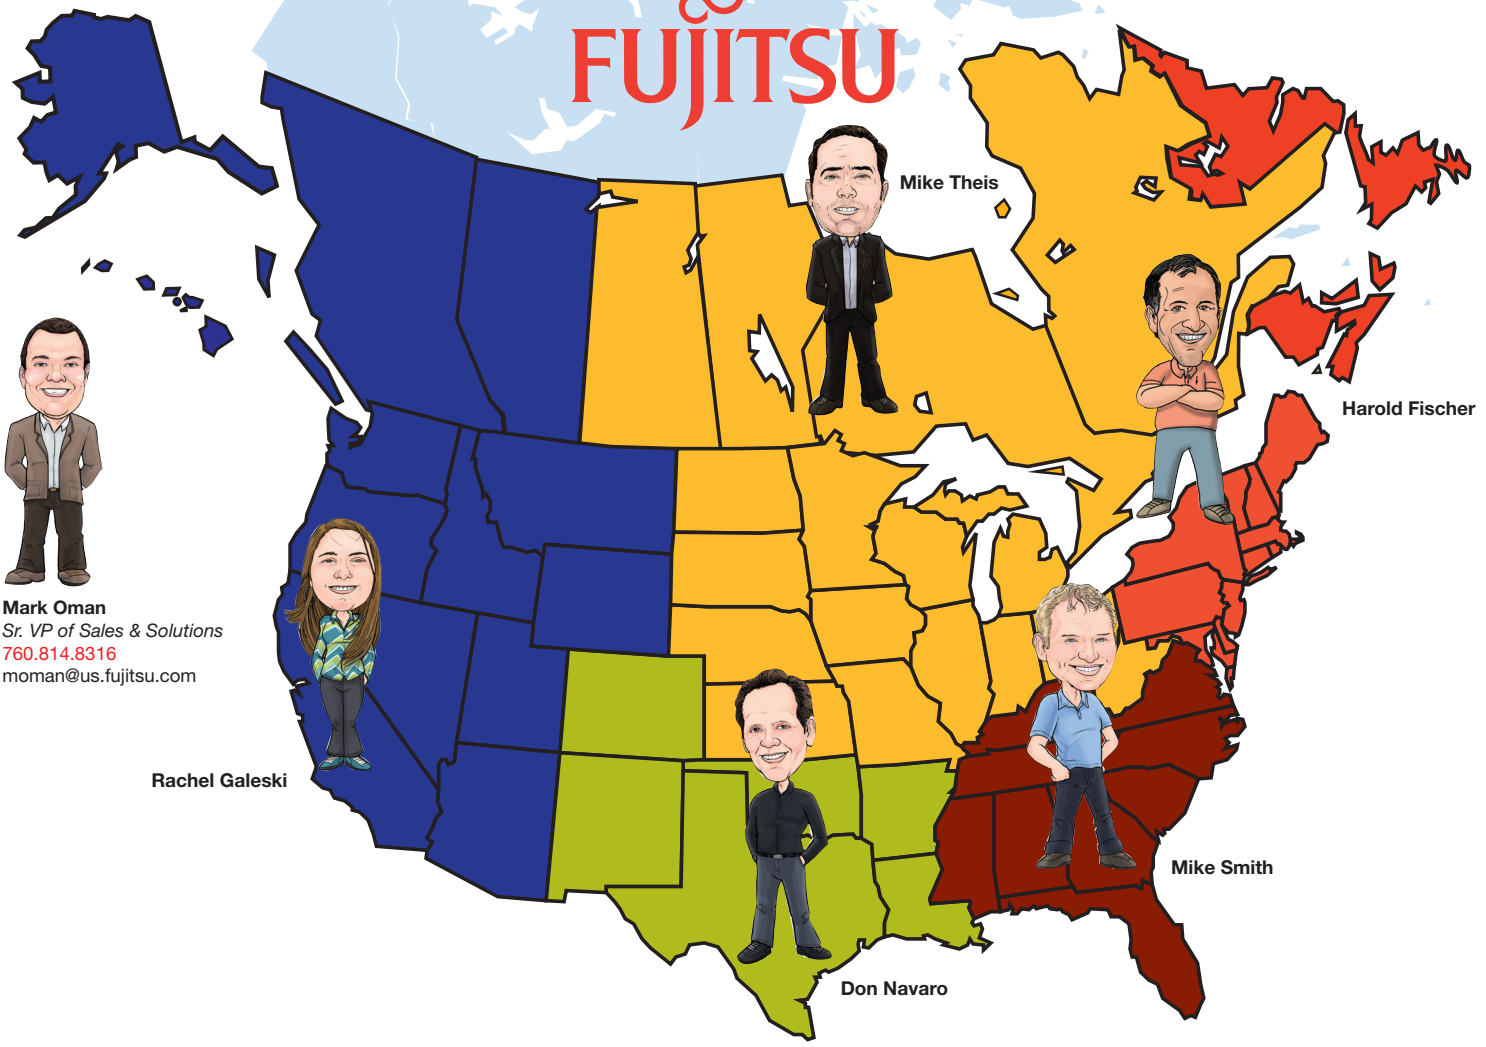

Harold Fischer

Don Navaro

Mike Smith

Fujitsu Regional Solutions Managers

Rachel Galeski
Regional Solutions Manager
314.623.9207 (St. Louis)
rgaleski@us.fujitsu.com

Don Navaro
Regional Solutions Manager
817.235.8423 (Dallas)
dnavaro@us.fujitsu.com

Mike Theis
Regional Solutions Manager
612.845.6364 (Minneapolis)
mtheis@us.fujitsu.com

Mike Smith
Regional Solutions Manager
386.562.6881 (Daytona Beach)
msmith@us.fujitsu.com

Harold Fischer
Regional Solutions Manager
978.793.1086 (Boston)
hfischer@us.fujitsu.com

HOT LINE NUMBERS

Sales:
888.425.8228
fcpsales@us.fujitsu.com

Technical Support:
800.626.4686
tsupport@us.fujitsu.com

VAR Technical Support Hotline:
888.282.0444

Priority Contract:
866.357.3788

Spanish Technical Support:
877.657.5552